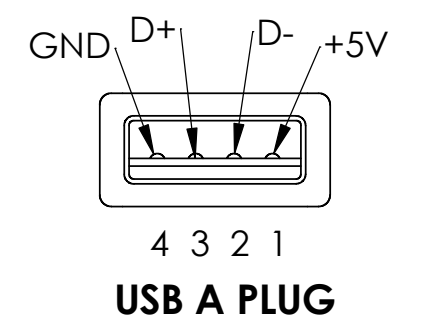

AVAILABLE KEYBOARD CONNECTORS

USB A PLUG

DATALUX					
<small>155 AVIATION DRIVE WINCHESTER, VA. 22602 PH. (540) 662-1500 FAX (540) 662-1682</small>					
<small>PRIMARY DESCRIPTION:</small>					
OUTLINE DRAWING					
<small>SECONDARY DESCRIPTION:</small>					
TRAY MODEL KEYBOARD					
<small>DESIGNED:</small> K TENNEY	<small>CHECKED:</small> -	<small>SIZE:</small> C	<small>SCALE:</small> NTS	<small>DRAWING NUMBER:</small> TURU_	<small>REVISION:</small> A
<small>DATE:</small> 12/15/05	<small>DATE:</small> -		<small>SHEET:</small> 1 OF 1		

AVAILABLE KEYBOARD CONNECTORS

DATA LUX

155 AVIATION DRIVE WINCHESTER, VA. 22602 PH. (540) 662-1500 FAX (540) 662-1682

PRIMARY DESCRIPTION: **OUTLINE DRAWING**

SECONDARY DESCRIPTION: **TRAY MODEL KEYBOARD WITH GLIDE POINT PAD**