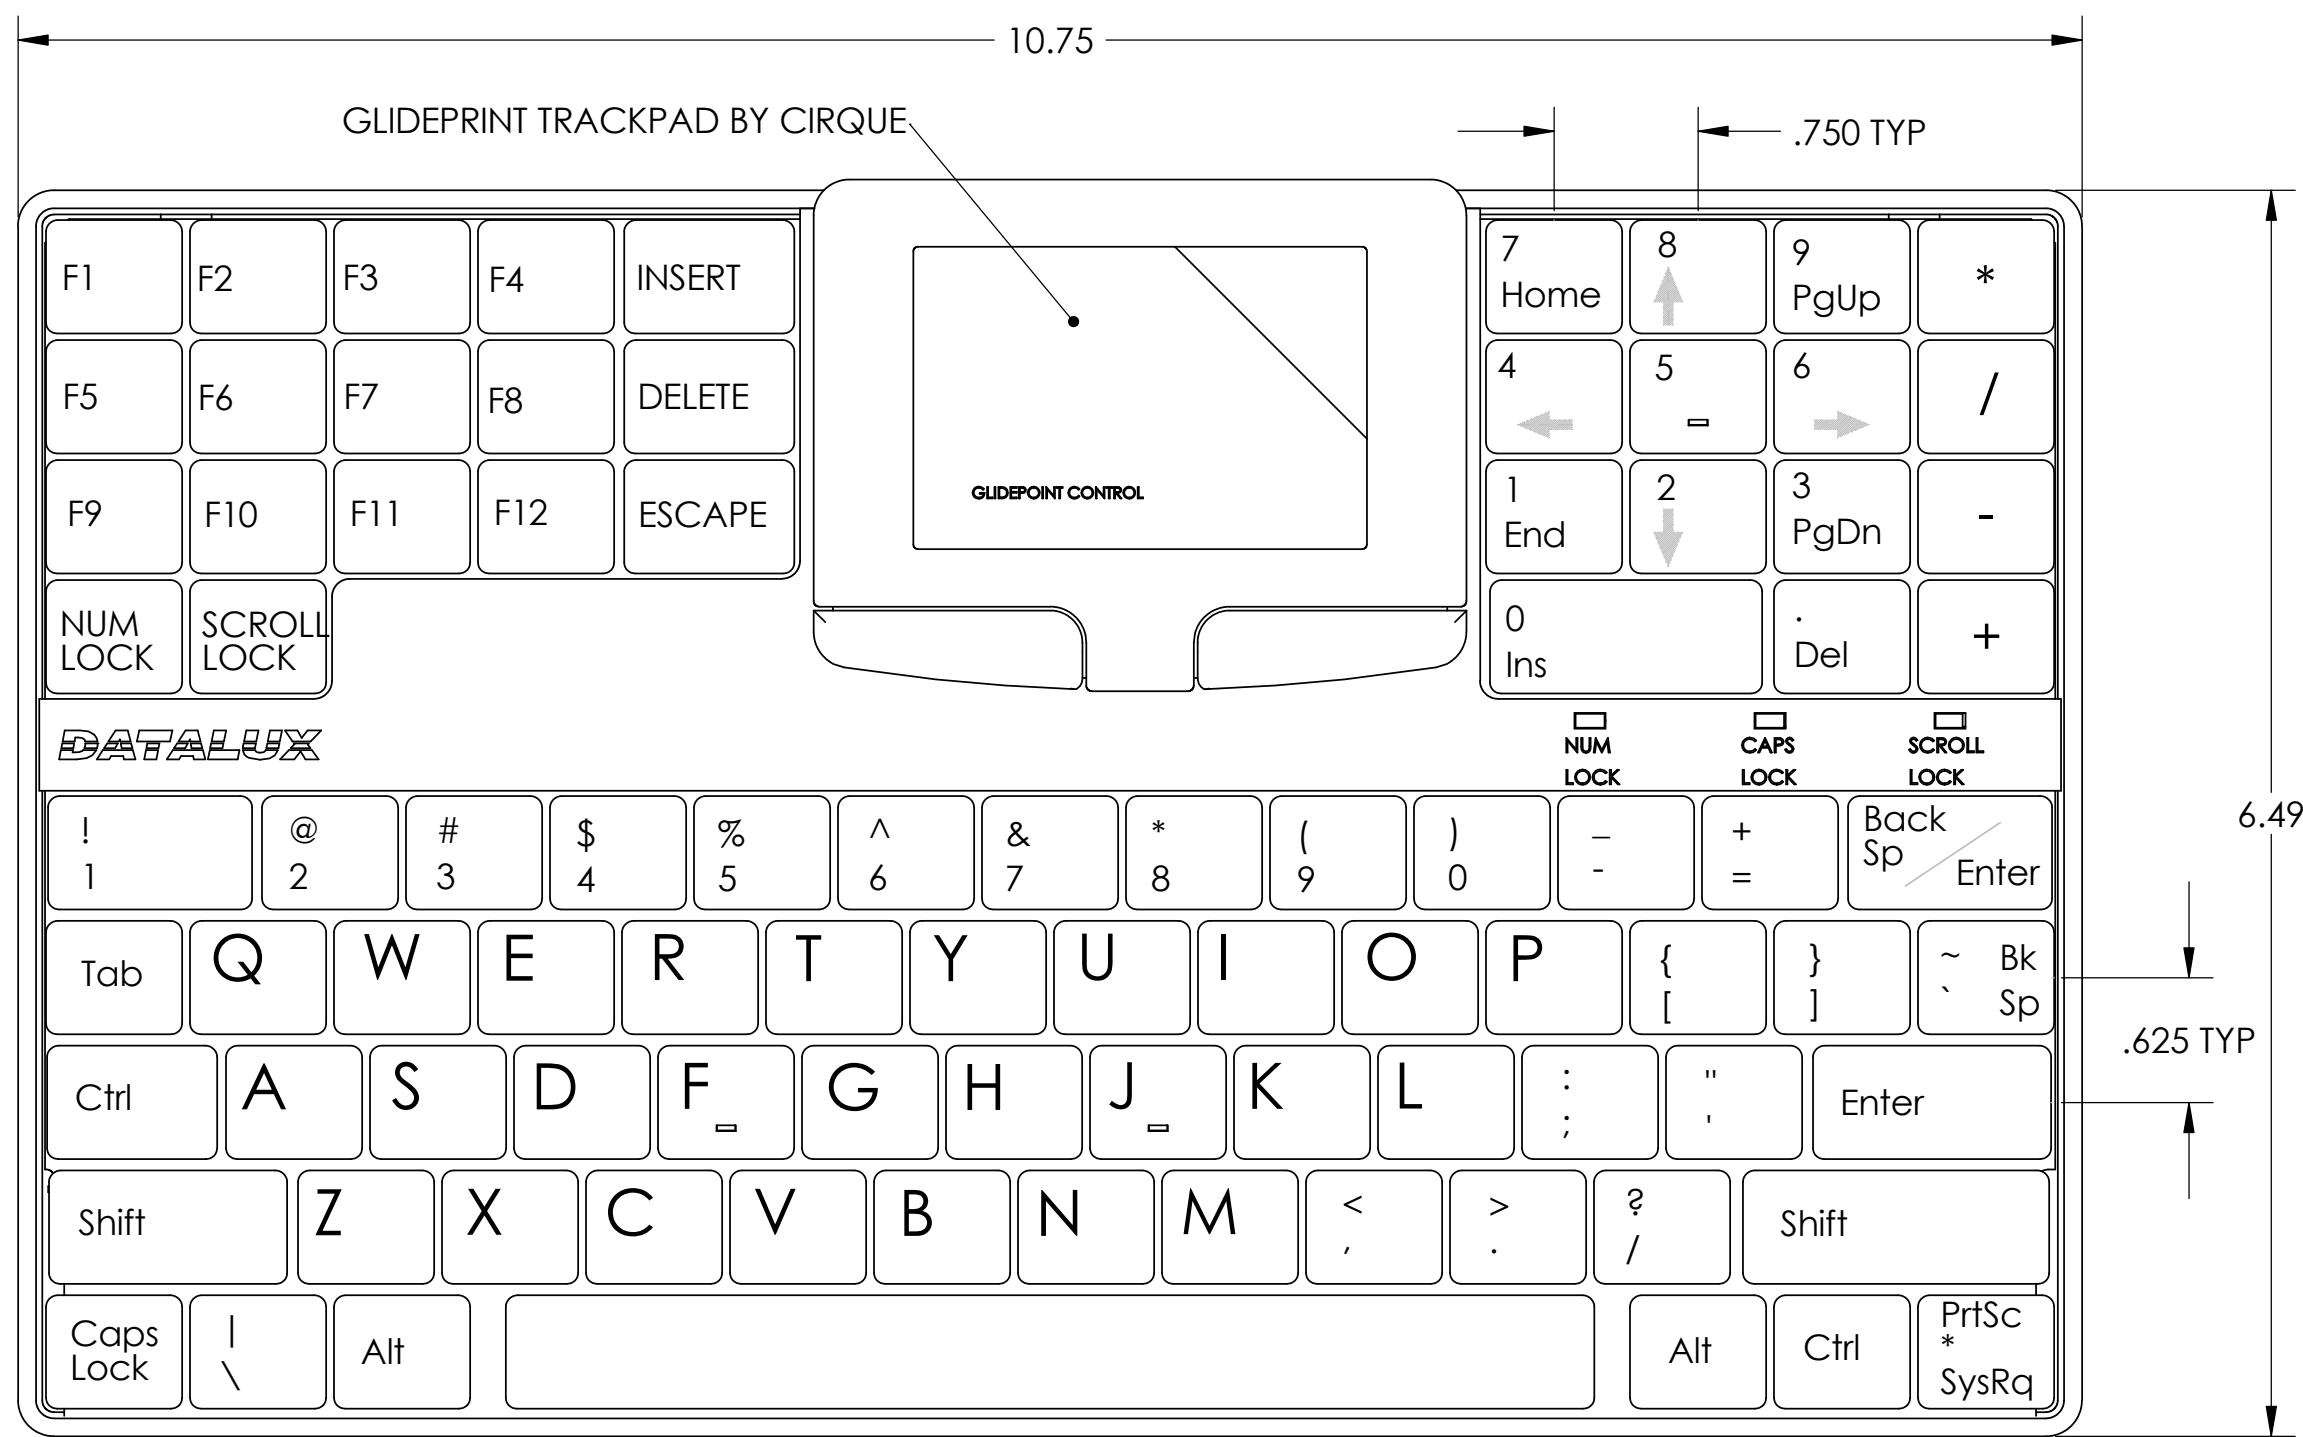

AVAILABLE KEYBOARD CONNECTORS

DATA LUX

155 AVIATION DRIVE WINCHESTER, VA. 22602 PH. (540) 662-1500 FAX (540) 662-1682

PRIMARY DESCRIPTION: **OUTLINE DRAWING**

SECONDARY DESCRIPTION: **TRAY MODEL KEYBOARD WITH GLIDE POINT PAD**

DESIGNED: K TENNEY	CHECKED: -	SIZE: C	SCALE: NTS	DRAWING NUMBER: TUGU_	REVISION: A
DATE: 12/15/05	DATE:		SHEET: 1 OF 1		