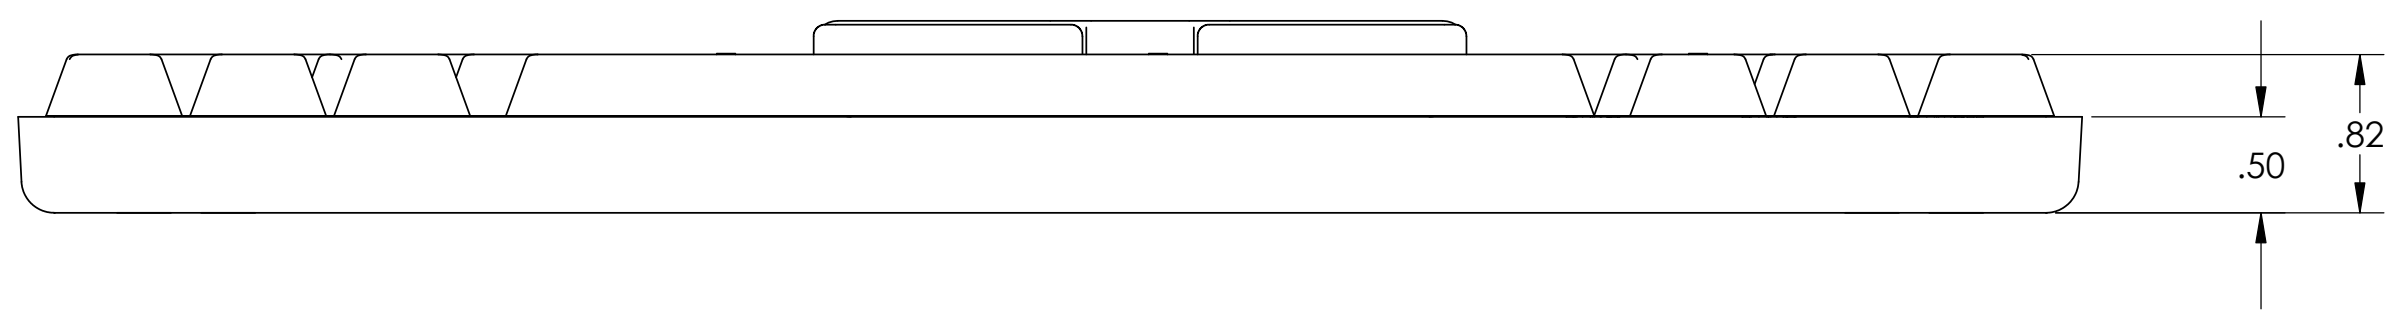

AVAILABLE KEYBOARD CONNECTORS

DATA LUX

155 AVIATION DRIVE WINCHESTER, VA. 22602 PH. (540) 662-1500 FAX (540) 662-1682

PRIMARY DESCRIPTION: **OUTLINE DRAWING**

SECONDARY DESCRIPTION: **TRAY MODEL KEYBOARD WITH GLIDE POINT PAD**

DESIGNED: K TENNEY	CHECKED: -	SIZE: C	SCALE: NTS	DRAWING NUMBER: TUGU_	REVISION: A
DATE: 12/15/05	DATE:		SHEET: 1 OF 1