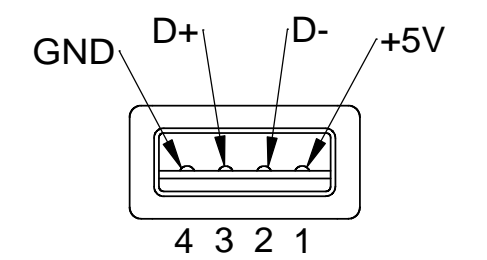

AVAILABLE KEYBOARD CONNECTORS

USB A PLUG

DATALUX					
155 AVIATION DRIVE WINCHESTER, VA. 22602 PH. (540) 662-1500 FAX (540) 662-1682					
PRIMARY DESCRIPTION:					
OUTLINE DRAWING					
SECONDARY DESCRIPTION:					
TRAY MODEL KEYBOARD					
DESIGNED: K TENNEY	CHECKED: -	SIZE: C	SCALE: NTS	DRAWING NUMBER: TURU_	REVISION: A
DATE: 12/15/05	DATE: -		SHEET: 1 OF 1