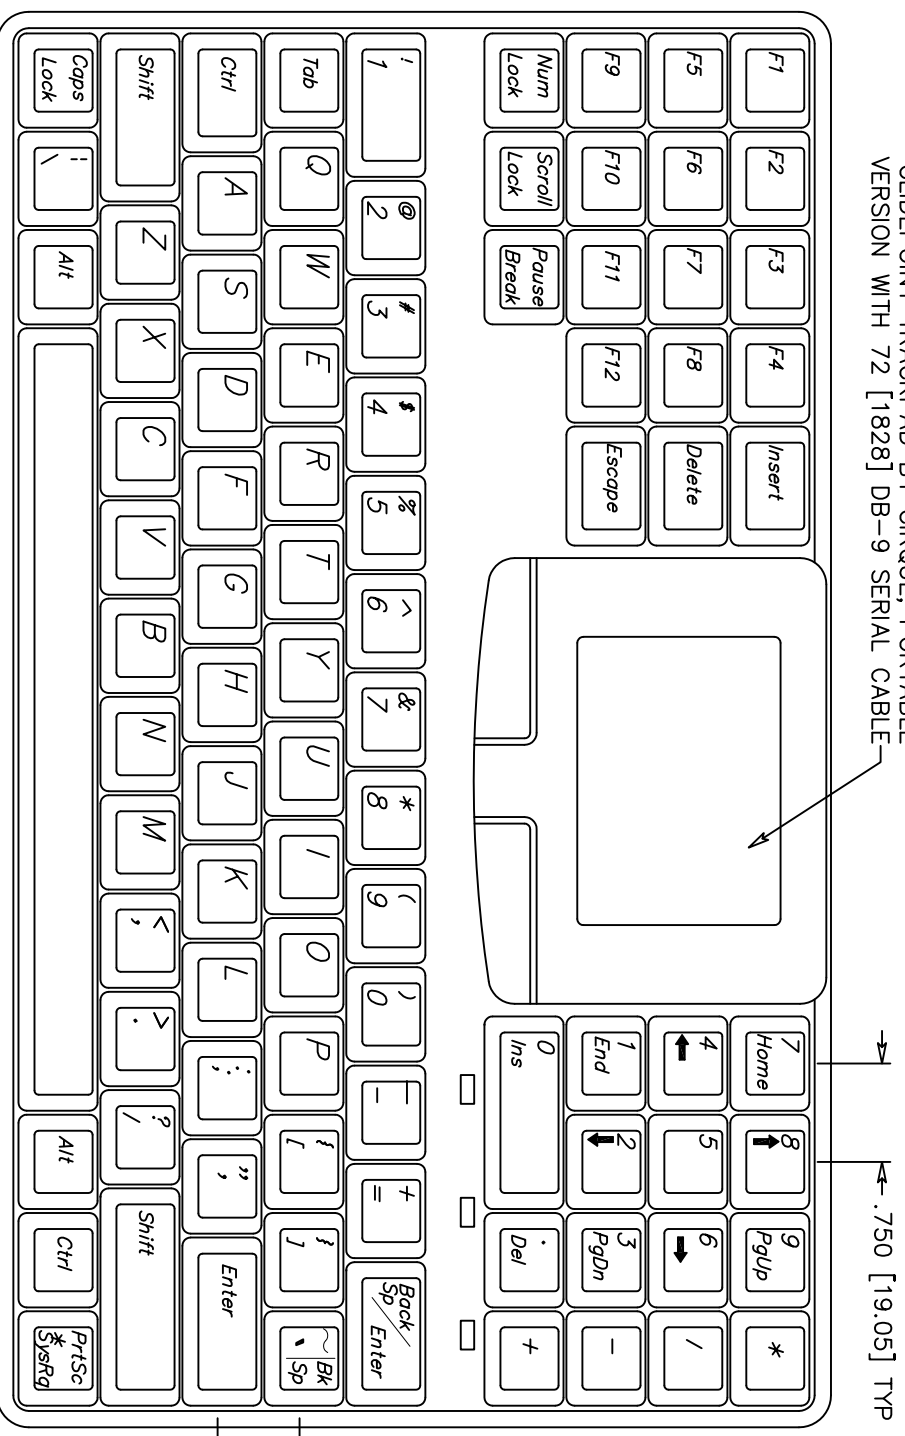

AVAILABLE KEYBOARD CONNECTORS

UNITS: US CUSTOMARY INCHES [mm]  
DESK STYLE KEYBOARD, MURU\_

GLIDEPOINT TRACKPAD BY CIRQUE, PORTABLE  
VERSION WITH 72 [1828] DB-9 SERIAL CABLE

AVAILABLE KEYBOARD  
CONNECTORS

UNITS: US CUSTOMARY INCHES [mm]  
DESK STYLE KEYBOARD, MUGU\_