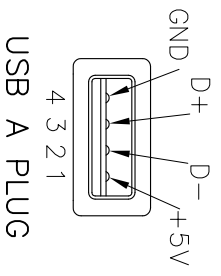

AVAILABLE KEYBOARD CONNECTORS

UNITS: US CUSTOMARY INCHES [mm]  
DESK STYLE KEYBOARD, MURU\_

GLIDEPOINT TRACKPAD BY CIRQUE, PORTABLE  
VERSION WITH 72 [1828] DB-9 SERIAL CABLE

AVAILABLE KEYBOARD  
CONNECTORS

UNITS: US CUSTOMARY INCHES [mm]  
DESK STYLE KEYBOARD, MUGU\_