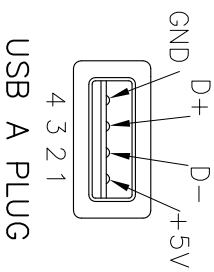

AVAILABLE KEYBOARD CONNECTORS

UNITS: US CUSTOMARY INCHES [mm]  
DESK STYLE KEYBOARD, MURU\_

GLIDEPOINT TRACKPAD BY CIRQUE, PORTABLE  
VERSION WITH 72 [1828] DB-9 SERIAL CABLE

AVAILABLE KEYBOARD  
CONNECTORS

UNITS: US CUSTOMARY INCHES [mm]  
DESK STYLE KEYBOARD, MUGU\_