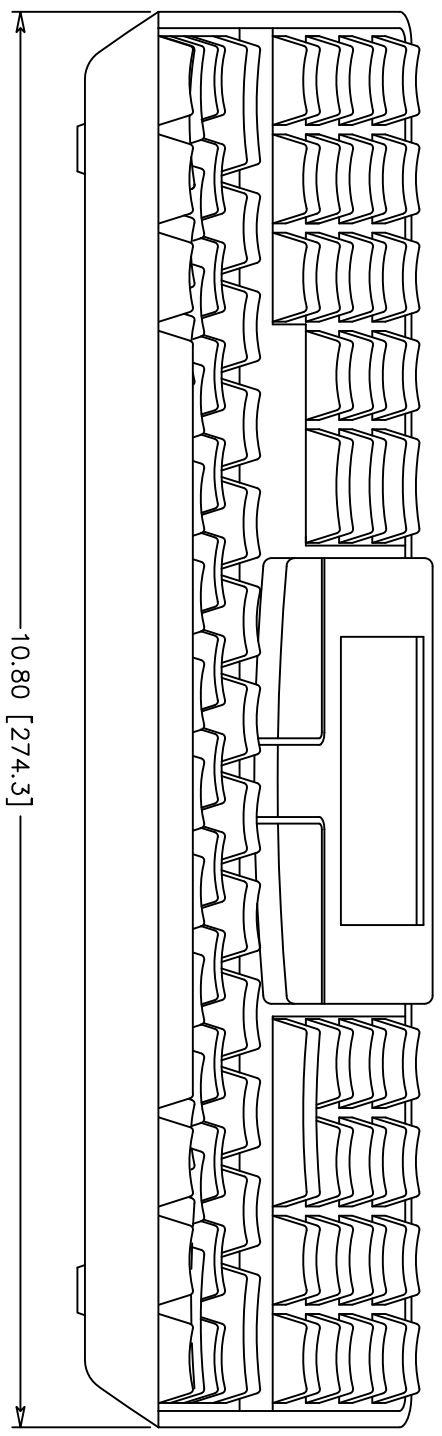

AVAILABLE KEYBOARD CONNECTORS

UNITS: US CUSTOMARY INCHES [mm]  
DESK STYLE KEYBOARD, MURU\_

GLIDEPOINT TRACKPAD BY CIRQUE, PORTABLE  
VERSION WITH 72 [1828] DB-9 SERIAL CABLE

AVAILABLE KEYBOARD  
CONNECTORS

UNITS: US CUSTOMARY INCHES [mm]  
DESK STYLE KEYBOARD, MUGU\_