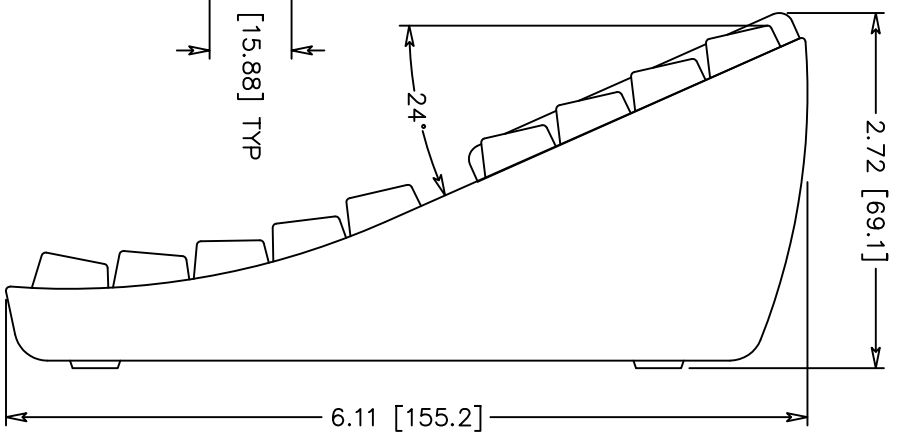

AVAILABLE KEYBOARD CONNECTORS

UNITS: US CUSTOMARY INCHES [mm]  
DESK STYLE KEYBOARD, MURU\_

GLIDEPOINT TRACKPAD BY CIRQUE, PORTABLE  
VERSION WITH 72 [1828] DB-9 SERIAL CABLE

AVAILABLE KEYBOARD  
CONNECTORS

UNITS: US CUSTOMARY INCHES [mm]  
DESK STYLE KEYBOARD, MUGU\_